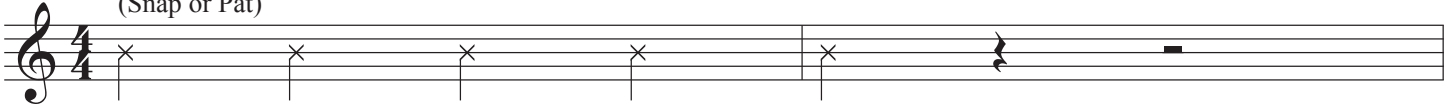

Flute/Oboe

5 Note Pattern

♩ = 80

(Snap or Pat)

5 Note Pattern

♩ = 80

(Snap or Pat)

Example Student Example Student