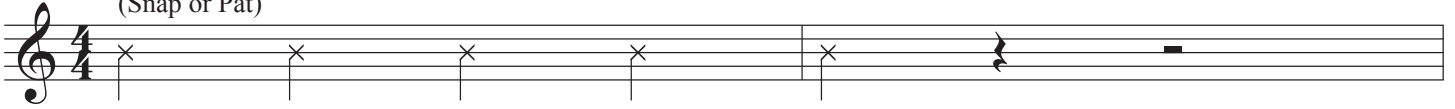

Example Student Example Student

Example Student Example Student

Alto/Baritone Saxophone

5 Note Pattern

♩ = 80

(Snap or Pat)

Bassoon

5 Note Pattern