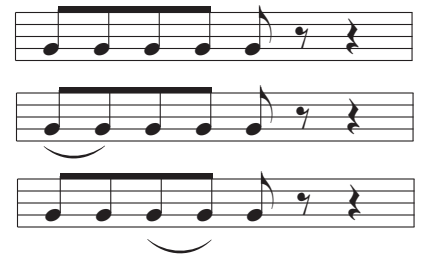

Flute/Oboe

5 Note Pattern

♩ = 80

(Snap or Pat)

5 Note Pattern

♩ = 80

(Snap or Pat)

Example Student Example Student

Example Student Example Student

Example Student Example Student

Example Student Example Student

5 Note Pattern

♩ = 80

(Snap or Pat)

Example Student Example Student

Example Student Example Student

Example Student Example Student

Example Student Example Student

Alto/Baritone Saxophone

5 Note Pattern

♩ = 80

(Snap or Pat)

Bassoon

5 Note Pattern