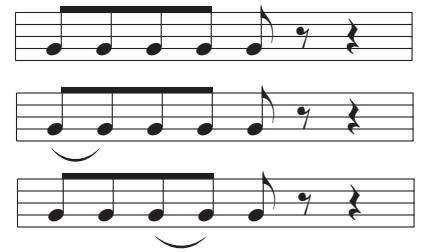

Flute/Oboe

5 Note Pattern

♩ = 80

(Snap or Pat)

5 Note Pattern

♩ = 80

(Snap or Pat)

Example Student Example Student

Example Student Example Student

Example Student Example Student

Example Student Example Student

5 Note Pattern

♩ = 80

(Snap or Pat)

Example Student Example Student

Example Student Example Student

Example Student Example Student

Example Student Example Student

Alto/Baritone Saxophone

5 Note Pattern

♩ = 80

(Snap or Pat)

Bassoon

5 Note Pattern