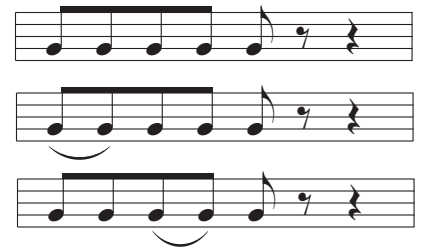

Bassoon

5 Note Pattern