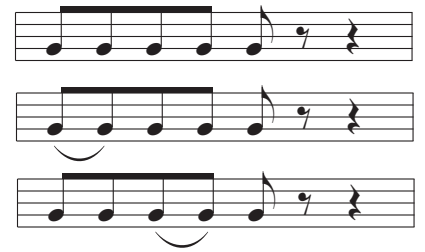

Flute/Oboe

5 Note Pattern

♩ = 80

(Snap or Pat)

Example

Student

Example

Student