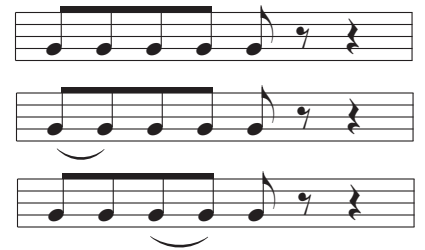

Example

Student

Alto/Baritone Saxophone

5 Note Pattern

♩ = 80

(Snap or Pat)

Bassoon

5 Note Pattern