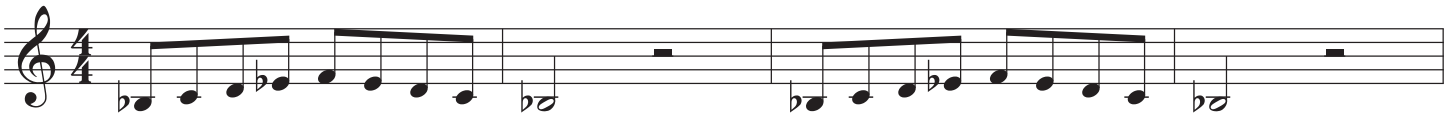

Example

Student

Alto/Baritone Saxophone

5 Note Pattern

♩ = 80

(Snap or Pat)

Bassoon

5 Note Pattern