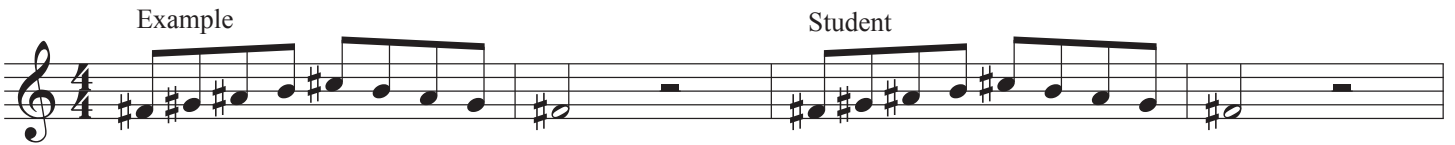

Example

Student

Alto/Baritone Saxophone

5 Note Pattern

♩ = 80

(Snap or Pat)

Bassoon

5 Note Pattern