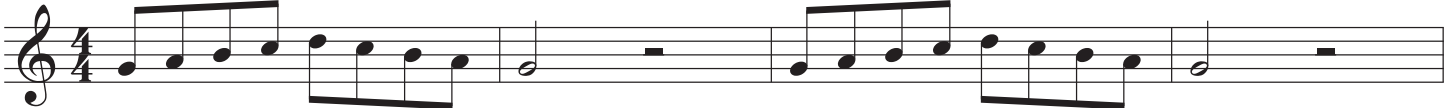

Example

Student